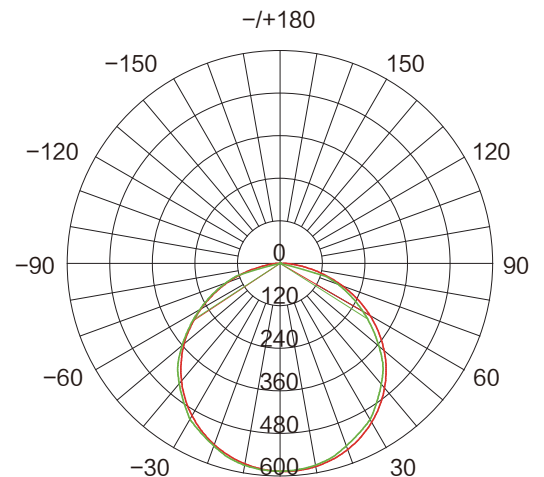

**Rigid channel**

**Bendable channel**

**EDF2835X120-1**

Product Type:	20mm Light 360 Bend Super Flexible Aluminum LED Strip Profile
Material:	Aluminum Alloy
Channel Size:	W60mm(2.36")*H13mm(0.51")
Inner Width:	16.6mm(0.65")
Color:	Silver oxidation
LED Diffuser:	Semi-clear silicone diffuser cover

**Product details**

120 LEDs /M

Life span: 50000 Hrs

Model	Rated Watt	DC Voltage	Beam Angle	CCT	CRI	IP Rating	
EDF2835X120	4.8W/M	24V	120°	3000k	90	20	
<b>EDF2835X120-1</b>	<b>4.8W/M</b>	<b>24V</b>	<b>120°</b>	<b>3000k</b>	<b>90</b>	<b>54</b>	
EDF2835X120-2	4.8W/M	24V	120°	3000k	90	65	
EDF2835X120-3	4.8W/M	24V	120°	3000k	90	65	
EDF2835X120-4	4.8W/M	24V	120°	3000k	90	68	

**Light Distribution**

UNIT: cd  
 ○ C0/180.116.3° AVERAGE BEAM ANGLE (50%) :  
 ○ C90/270.114.3° 115.3degree

**Profile 509**