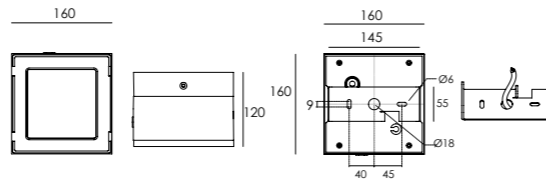

CONSUMPTION(W)
DC 24=28 120=29.8 240=29.6

LUMINANCE(LM)
2541

IK
06

ACCESSORIES(Optional)

ANTI GLARE LOUVER

FAMILY ITEM APPLICATIONS

Wall Washer •See Catalogue page 86

PAINTING COLOR