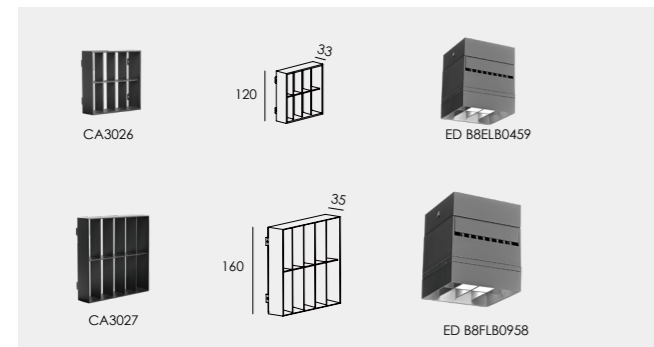

CONSUMPTION(W)
DC 24=28 120=29.8 240=29.6

LUMINANCE(LM)
2541

IK
06

ACCESSORIES(Optional)

ANTI GLARE LOUVER

FAMILY ITEM APPLICATIONS

Wall Washer •See Catalogue page 86

PAINTING COLOR