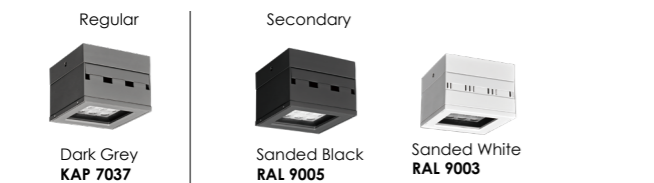

ITEM
ED B8ELB0459-GREY

LIGHT SOURCE
4×1.5W

LENS
FB11B4

SELECTED DEGREE(°)θ1/2
30°

INPUT VOLTAGE(V)
DC 24 120 240

OPERATING CURRENT(MA)
DC 24=630 120=146 240=73

CONSUMPTION(W)
DC 24=8 120=9.5

LUMINANCE(LM)
527

IK/ CCT/ CRI
05/ 3500K/ 80
Life span: 50000 Hrs

FA-SP01

ITEM
ED B8FLB0958

LIGHT SOURCE
9×3W

LENS
FB12B5

SELECTED DEGREE(°)θ1/2
30°

INPUT VOLTAGE(V)
DC 24 120 240

OPERATING CURRENT(MA)
DC 24=1170 120=245 240=133

CONSUMPTION(W)
DC 24=28 120=29.8 240=29.6

LUMINANCE(LM)
2541

IK
06

ACCESSORIES(Optional)

ANTI GLARE LOUVER

FAMILY ITEM APPLICATIONS

Wall Washer •See Catalogue page 86

PAINTING COLOR

HOUSING MATERIAL 12#Die-casting aluminum

PAINTING Powder coating, T= 60~80 μm. Adhesion of ISO class 1/ASTM class 4B

REFLECTOR OPTICS reflector. efficiency≥85%

LED TYPE SMD

POWER CABLE Outside of luminaire H05RN-F 2×1.0mm², L=0.3m(12V/24V) H05RN-F 3×1.0mm², L=0.3m(120V/240V)