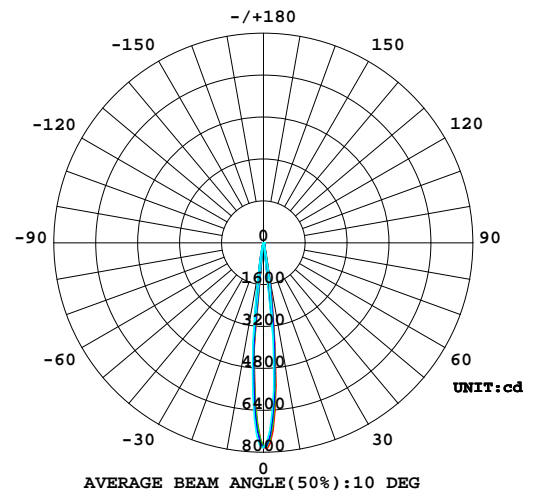

ED VC 18 -F2L - 378

Description

Edison LED Recessed Trimless Spot light round made of die-cast aluminium white finish, DALI dimmable driver, System Power 4W, Dimension D41mmxH93mm , 3000K with a System Luminous Flux of 378lm, High colour rendering at an index of CRI90, Lifespan 50000h with 5years warranty.

LED

- CCT : 3000K
- CRI : 90
- Luminaire Output : 378lm
- Lamp Life : 50000h
- L/B (LED Ratings) : MacAdam eclipse 2/3 Step

Electric

- Lamp Wattage : 4W

Dimensions

- Dimension : D41mmxH93mm

- C0/180,11.6 Ic=7861
- C30/210,11.6 Ic=7788
- C60/240,11.6 Ic=7819
- C90/270,11.6 Ic=7826