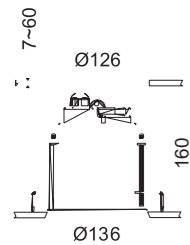

product name required

Medium beam	Power	CCT	β	Luminous flux	Control	SDCM	CRI	LED	Voltage
ED6140.15.30K	14W	3000K	15°	1512lm	ON/OFF	< 3	> 80	COBx1	220V-240V
ED6140.24.30K	14W	3000K	24°	1595lm	ON/OFF	< 3	> 80	COBx1	20V-240V
Wide beam									
<b>ED6040.36.30K</b>	<b>14W</b>	<b>3000K</b>	<b>38°</b>	<b>1412lm</b>	<b>DALI</b>	<b>&lt; 3</b>	<b>&gt; 80</b>	<b>COBx1</b>	<b>220V-240V</b>
ED6140.50.30K	14W	3000K	50°	1020lm	ON/OFF	< 3	> 80	COBx1	220V-240V
Spread beam									
ED6140.2050.30K	14W	3000K	20°*50°	945lm	ON/OFF	< 3	> 80	COBx1	220V-240V

Lighting Effects

Accessories—ED6160

Die casting aluminum stepped faceplate

Life span: 50000 Hrs

product name required

Medium beam	Power	CCT	β	Luminous flux	Control	SDCM	CRI	LED	Voltage
ED6141.15.30K	20W	3000K	15°	2179lm	ON/OFF	< 3	> 80	COBx1	220V-240V
ED6141.24.30K	20W	3000K	24°	2172lm	ON/OFF	< 3	> 80	COBx1	20V-240V
Wide beam									
ED6041.36.30K	20W	3000K	36°	2000lm	ON/OFF	< 3	> 80	COBx1	220V-240V
ED6141.50.30K	20W	3000K	50°	1860lm	ON/OFF	< 3	> 80	COBx1	220V-240V
Spread beam									
ED6141.2050.30K	20W	3000K	20°*50°	1514lm	ON/OFF	< 3	> 80	COBx1	220V-240V