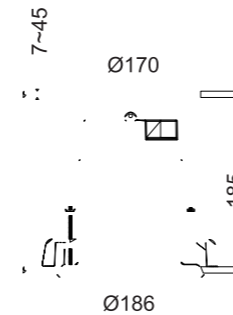

product name required

Medium beam	Power	CCT	β	Luminous flux	Control	SDCM	CRI	LED	Voltage
ED6140.15.30K	14W	3000K	15°	1512lm	ON/OFF	< 3	> 80	COBx1	220V-240V
ED6140.24.30K	14W	3000K	24°	1595lm	ON/OFF	< 3	> 80	COBx1	20V-240V
Wide beam									
<b>ED6040.36.30K</b>	<b>14W</b>	<b>3000K</b>	<b>38°</b>	<b>1412lm</b>	<b>DALI</b>	<b>&lt; 3</b>	<b>&gt; 80</b>	<b>COBx1</b>	<b>220V-240V</b>
ED6140.50.30K	14W	3000K	50°	1020lm	ON/OFF	< 3	> 80	COBx1	220V-240V
Spread beam									
ED6140.2050.30K	14W	3000K	20°*50°	945lm	ON/OFF	< 3	> 80	COBx1	220V-240V

Lighting Effects

Accessories—ED6160

Die casting aluminum stepped faceplate

Life span: 50000 Hrs

product name required

Medium beam	Power	CCT	β	Luminous flux	Control	SDCM	CRI	LED	Voltage
ED6141.15.30K	20W	3000K	15°	2179lm	ON/OFF	< 3	> 80	COBx1	220V-240V
ED6141.24.30K	20W	3000K	24°	2172lm	ON/OFF	< 3	> 80	COBx1	20V-240V
Wide beam									
ED6041.36.30K	20W	3000K	36°	2000lm	ON/OFF	< 3	> 80	COBx1	220V-240V
ED6141.50.30K	20W	3000K	50°	1860lm	ON/OFF	< 3	> 80	COBx1	220V-240V
Spread beam									
ED6141.2050.30K	20W	3000K	20°*50°	1514lm	ON/OFF	< 3	> 80	COBx1	220V-240V