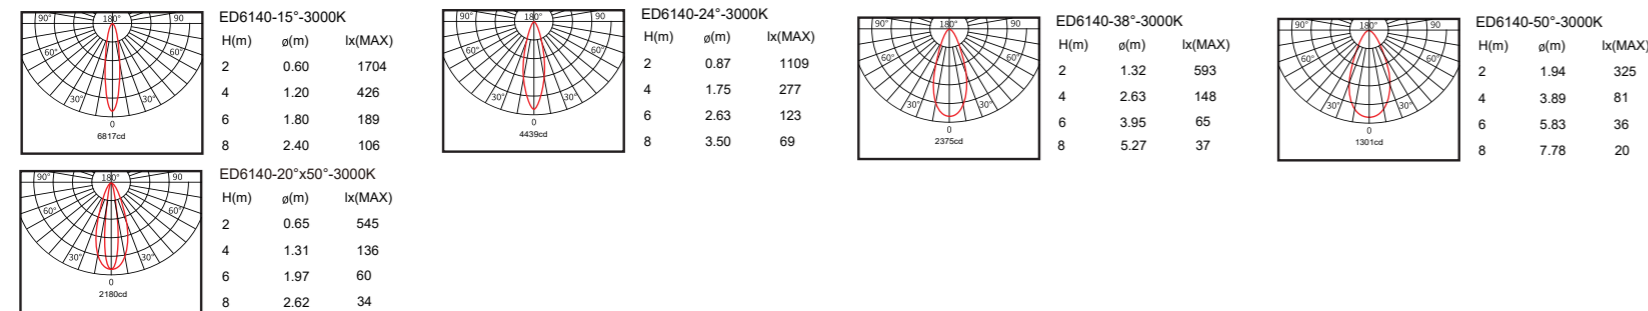

product name required

Medium beam	Power	CCT	β	Luminous flux	Control	SDCM	CRI	LED	Voltage
ED6140.15.30K	14W	3000K	15°	1512lm	ON/OFF	< 3	> 80	COBx1	220V-240V
ED6140.24.30K	14W	3000K	24°	1595lm	ON/OFF	< 3	> 80	COBx1	20V-240V
Wide beam									
<b>ED6040.36.30K</b>	<b>14W</b>	<b>3000K</b>	<b>38°</b>	<b>1412lm</b>	<b>DALI</b>	<b>&lt; 3</b>	<b>&gt; 80</b>	<b>COBx1</b>	<b>220V-240V</b>
ED6140.50.30K	14W	3000K	50°	1020lm	ON/OFF	< 3	> 80	COBx1	220V-240V
Spread beam									
ED6140.2050.30K	14W	3000K	20°*50°	945lm	ON/OFF	< 3	> 80	COBx1	220V-240V

Lighting Effects

Accessories—ED6160

Die casting aluminum stepped faceplate

Life span: 50000 Hrs

product name required

Medium beam	Power	CCT	β	Luminous flux	Control	SDCM	CRI	LED	Voltage
ED6141.15.30K	20W	3000K	15°	2179lm	ON/OFF	< 3	> 80	COBx1	220V-240V
ED6141.24.30K	20W	3000K	24°	2172lm	ON/OFF	< 3	> 80	COBx1	20V-240V
Wide beam									
ED6041.36.30K	20W	3000K	36°	2000lm	ON/OFF	< 3	> 80	COBx1	220V-240V
ED6141.50.30K	20W	3000K	50°	1860lm	ON/OFF	< 3	> 80	COBx1	220V-240V
Spread beam									
ED6141.2050.30K	20W	3000K	20°*50°	1514lm	ON/OFF	< 3	> 80	COBx1	220V-240V