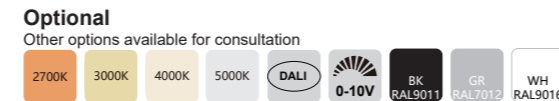

product name required

Medium beam	Power	CCT	β	Luminous flux	Control	SDCM	CRI	LED	Voltage
ED6140.15.30K	14W	3000K	15°	1512lm	ON/OFF	< 3	> 80	COBx1	220V-240V
ED6140.24.30K	14W	3000K	24°	1595lm	ON/OFF	< 3	> 80	COBx1	20V-240V
Wide beam									
<b>ED6040.36.30K</b>	<b>14W</b>	<b>3000K</b>	<b>38°</b>	<b>1412lm</b>	<b>DALI</b>	<b>&lt; 3</b>	<b>&gt; 80</b>	<b>COBx1</b>	<b>220V-240V</b>
ED6140.50.30K	14W	3000K	50°	1020lm	ON/OFF	< 3	> 80	COBx1	220V-240V
Spread beam									
ED6140.2050.30K	14W	3000K	20°*50°	945lm	ON/OFF	< 3	> 80	COBx1	220V-240V

Lighting Effects

Accessories—ED6160

Die casting aluminum stepped faceplate

Life span: 50000 Hrs

product name required

Medium beam	Power	CCT	β	Luminous flux	Control	SDCM	CRI	LED	Voltage
ED6141.15.30K	20W	3000K	15°	2179lm	ON/OFF	< 3	> 80	COBx1	220V-240V
ED6141.24.30K	20W	3000K	24°	2172lm	ON/OFF	< 3	> 80	COBx1	20V-240V
Wide beam									
ED6041.36.30K	20W	3000K	36°	2000lm	ON/OFF	< 3	> 80	COBx1	220V-240V
ED6141.50.30K	20W	3000K	50°	1860lm	ON/OFF	< 3	> 80	COBx1	220V-240V
Spread beam									
ED6141.2050.30K	20W	3000K	20°*50°	1514lm	ON/OFF	< 3	> 80	COBx1	220V-240V