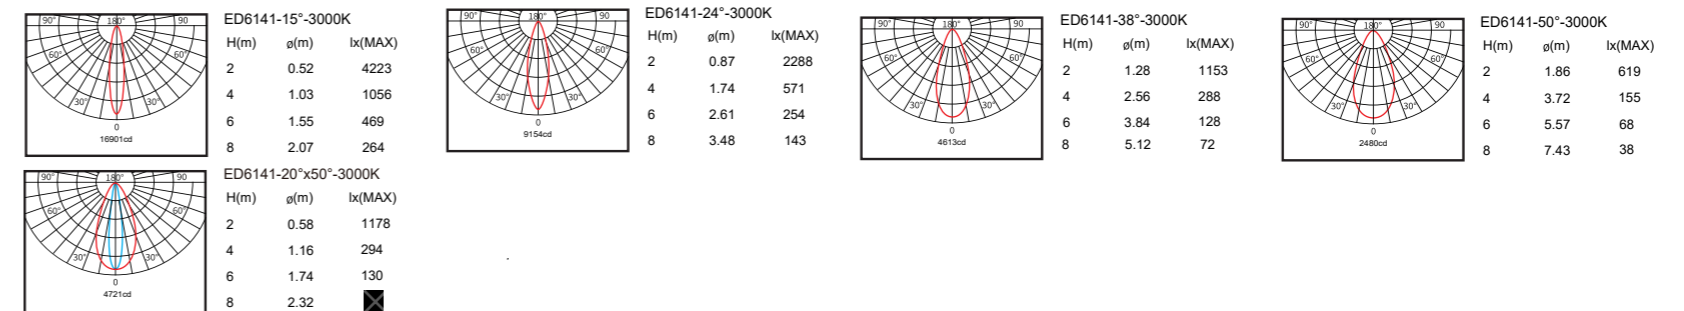

Lighting Effects

Accessories—ED6148