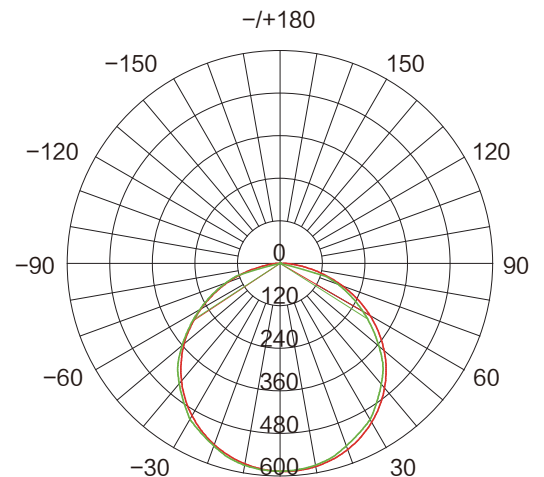

Light Distribution