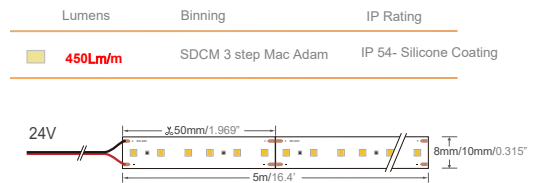

Product details

120 LEDs /M

Life span: 50000 Hrs

Model	Rated Watt	DC Voltage	Beam Angle	CCT	CRI	IP Rating	
EDF2835X120	4.8W/M	24V	120°	3000k	90	20	
EDF2835X120-1	4.8W/M	24V	120°	3000k	90	54	
EDF2835X120-2	4.8W/M	24V	120°	3000k	90	65	
EDF2835X120-3	4.8W/M	24V	120°	3000k	90	65	
EDF2835X120-4	4.8W/M	24V	120°	3000k	90	68