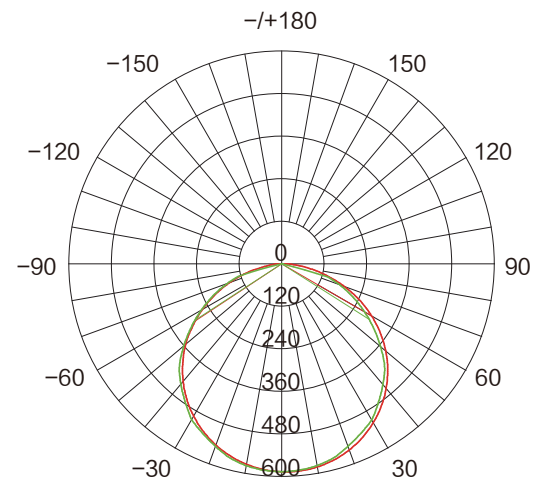

Light Distribution