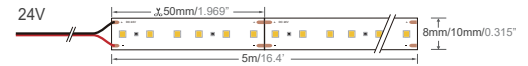

Product details

120 LEDs /M   **Life span: 50000 Hrs**

Model	Rated Watt	DC Voltage	Beam Angle	CCT	CRI	IP Rating	
EDF2835X120-20	4.8W/M	24V	120°	3000k	90	20	
EDF2835X120-1	4.8W/M	24V	120°	3000k	90	54	
EDF2835X120-2	4.8W/M	24V	120°	3000k	90	65	
EDF2835X120-3	4.8W/M	24V	120°	3000k	90	65	
EDF2835X120-4	4.8W/M	24V	120°	3000k	90	68	

Lumens	Binning	IP Rating
450Lm/m	SDCM 3 step Mac Adam	IP 20-