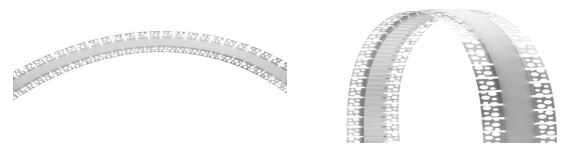

**Rigid channel**

**Bendable channel**

**EDF2835X120-1**

Product Type:	20mm Light 360 Bend Super Flexible Aluminum LED Strip Profile
Material:	Aluminum Alloy
Channel Size:	W60mm(2.36")*H13mm(0.51")
Inner Width:	16.6mm(0.65")
Color:	Silver oxidation
LED Diffuser:	Semi-clear silicone diffuser cover

**Product details**

120 LEDs /M

Life span: 50000 Hrs

Model	Rated Watt	DC Voltage	Beam Angle	CCT	CRI	IP Rating	
EDF2835X120	4.8W/M	24V	120°	3000k	90	20	
<b>EDF2835X120-1</b>	<b>4.8W/M</b>	<b>24V</b>	<b>120°</b>	<b>3000k</b>	<b>90</b>	<b>54</b>	
EDF2835X120-2	4.8W/M	24V	120°	3000k	90	65	
EDF2835X120-3	4.8W/M	24V	120°	3000k	90	65	
EDF2835X120-4	4.8W/M	24V	120°	3000k	90	68	

**Light Distribution**

UNIT: cd  
 ○ C0/180.116.3° AVERAGE BEAM ANGLE (50%) :  
 ○ C90/270.114.3° 115.3degree

**Profile 509**