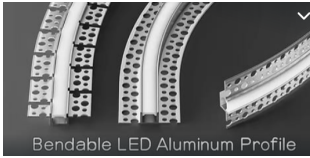

**Rigid channel**

**Bendable channel**

**EDF2835X120-1**

Product Type:	20mm Light 360 Bend Super Flexible Aluminum LED Strip Profile
Material:	Aluminum Alloy
Channel Size:	W60mm(2.36")*H13mm(0.51")
Inner Width:	16.6mm(0.65")
Color:	Silver oxidation
LED Diffuser:	Semi-clear silicone diffuser cover

**Product details**

120 LEDs /M

Life span: 50000 Hrs

Model	Rated Watt	DC Voltage	Beam Angle	CCT	CRI	IP Rating	
EDF2835X120	4.8W/M	24V	120°	3000k	90	20	
<b>EDF2835X120-1</b>	<b>4.8W/M</b>	<b>24V</b>	<b>120°</b>	<b>3000k</b>	<b>90</b>	<b>54</b>	
EDF2835X120-2	4.8W/M	24V	120°	3000k	90	65	
EDF2835X120-3	4.8W/M	24V	120°	3000k	90	65	
EDF2835X120-4	4.8W/M	24V	120°	3000k	90	68	