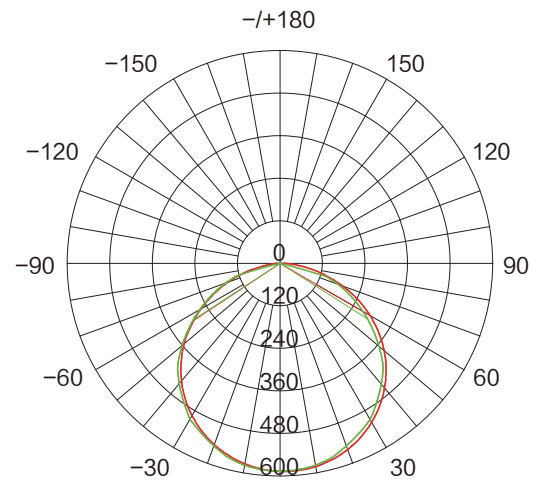

**Rigid channel**

**Bendable channel**

**EDF2835X120-1**

Product Type:	20mm Light 360 Bend Super Flexible Aluminum LED Strip Profile
Material:	Aluminum Alloy
Channel Size:	W60mm(2.36")*H13mm(0.51")
Inner Width:	16.6mm(0.65")
Color:	Silver oxidation
LED Diffuser:	Semi-clear silicone diffuser cover

**Product details**

120 LEDs /M

Life span: 50000 Hrs

Model	Rated Watt	DC Voltage	Beam Angle	CCT	CRI	IP Rating	
EDF2835X120	4.8W/M	24V	120°	3000k	90	20	
<b>EDF2835X120-1</b>	<b>4.8W/M</b>	<b>24V</b>	<b>120°</b>	<b>3000k</b>	<b>90</b>	<b>54</b>	
EDF2835X120-2	4.8W/M	24V	120°	3000k	90	65	
EDF2835X120-3	4.8W/M	24V	120°	3000k	90	65	
EDF2835X120-4	4.8W/M	24V	120°	3000k	90	68	

**Light Distribution**

UNIT: cd  
 ○ C0/180.116.3° AVERAGE BEAM ANGLE (50%) :  
 ○ C90/270.114.3° 115.3degree

**Profile 509**