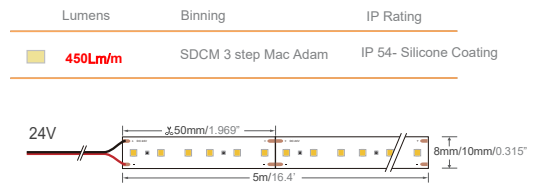

**Rigid channel**

**Bendable channel**

**EDF2835X120-1**

Product Type:	20mm Light 360 Bend Super Flexible Aluminum LED Strip Profile
Material:	Aluminum Alloy
Channel Size:	W60mm(2.36")*H13mm(0.51")
Inner Width:	16.6mm(0.65")
Color:	Silver oxidation
LED Diffuser:	Semi-clear silicone diffuser cover

**Product details**

120 LEDs /M

Life span: 50000 Hrs

Model	Rated Watt	DC Voltage	Beam Angle	CCT	CRI	IP Rating	
EDF2835X120	4.8W/M	24V	120°	3000k	90	20	
<b>EDF2835X120-1</b>	<b>4.8W/M</b>	<b>24V</b>	<b>120°</b>	<b>3000k</b>	<b>90</b>	<b>54</b>	
EDF2835X120-2	4.8W/M	24V	120°	3000k	90	65	
EDF2835X120-3	4.8W/M	24V	120°	3000k	90	65	
EDF2835X120-4	4.8W/M	24V	120°	3000k	90	68	

**Light Distribution**

UNIT: cd  
 ○ C0/180.116.3° AVERAGE BEAM ANGLE (50%) :  
 ○ C90/270.114.3° 115.3degree

**Profile 509**