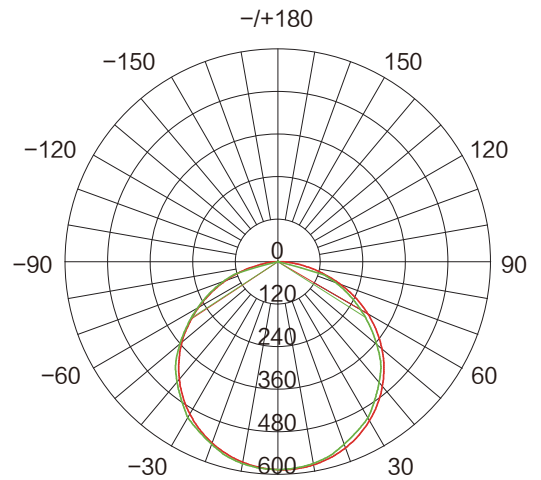

Light Distribution

UNIT: cd
○ C0/180.116.3°   AVERAGE BEAM ANGLE (50%) :
○ C90/270.114.3°   115.3degree