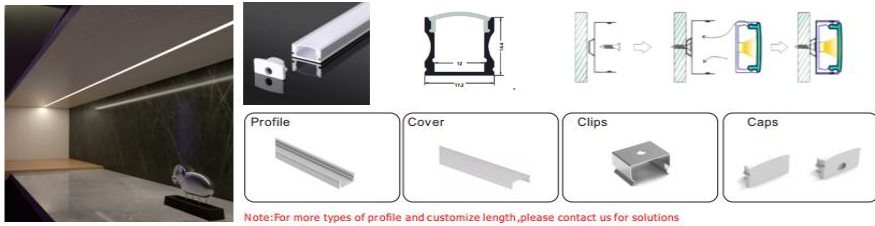

Profile 509