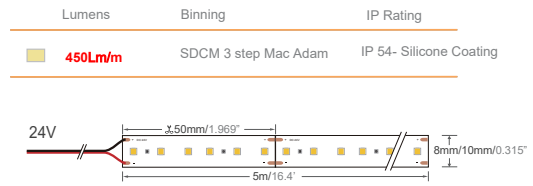

Product details

120 LEDs /M   Life span: 50000 Hrs

Model	Rated Watt	DC Voltage	Beam Angle	CCT	CRI	IP Rating	
EDF2835X120	4.8W/M	24V	120°	3000k	90	20	
EDF2835X120-54	4.8W/M	24V	120°	3000k	90	54	
EDF2835X120-2	4.8W/M	24V	120°	3000k	90	65	
EDF2835X120-3	4.8W/M	24V	120°	3000k	90	65	
EDF2835X120-4	4.8W/M	24V	120°	3000k	90	68