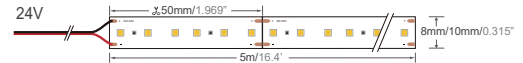

Rigid channel

Bendable channel

EDF2835X120-1

Product Type:	20mm Light 360 Bend Super Flexible Aluminum LED Strip Profile
Material:	Aluminum Alloy
Channel Size:	W60mm(2.36")*H13mm(0.51")
Inner Width:	16.6mm(0.65")
Color:	Silver oxidation
LED Diffuser:	Semi-clear silicone diffuser cover

Product details

120 LEDs /M

Life span: 50000 Hrs

Model	Rated Watt	DC Voltage	Beam Angle	CCT	CRI	IP Rating	
EDF2835X120	4.8W/M	24V	120°	3000k	90	20	
EDF2835X120-1	4.8W/M	24V	120°	3000k	90	54	
EDF2835X120-2	4.8W/M	24V	120°	3000k	90	65	
EDF2835X120-3	4.8W/M	24V	120°	3000k	90	65	
EDF2835X120-4	4.8W/M	24V	120°	3000k	90	68	

Lumens	Binning	IP Rating
450Lm/m	SDCM 3 step Mac Adam	IP 54- Silicone Coating

Light Distribution

UNIT: cd
 ○ C0/180.116.3° AVERAGE BEAM ANGLE (50%) :
 ○ C90/270.114.3° 115.3degree

Profile 509