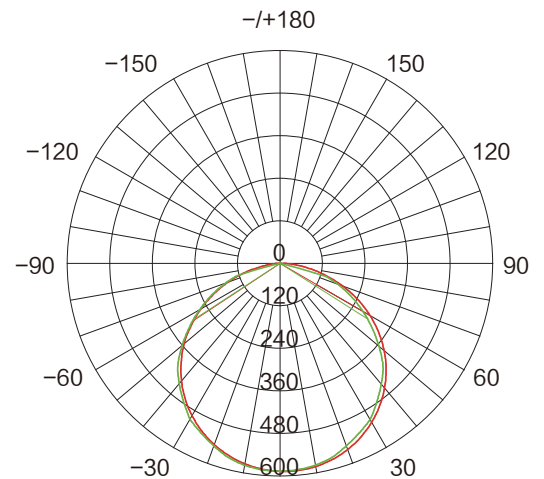

Rigid channel

Bendable channel

EDF2835X120-1

Product Type:	20mm Light 360 Bend Super Flexible Aluminum LED Strip Profile
Material:	Aluminum Alloy
Channel Size:	W60mm(2.36")*H13mm(0.51")
Inner Width:	16.6mm(0.65")
Color:	Silver oxidation
LED Diffuser:	Semi-clear silicone diffuser cover

Product details

120 LEDs /M

Life span: 50000 Hrs

Model	Rated Watt	DC Voltage	Beam Angle	CCT	CRI	IP Rating	
EDF2835X120	4.8W/M	24V	120°	3000k	90	20	
EDF2835X120-1	4.8W/M	24V	120°	3000k	90	54	
EDF2835X120-2	4.8W/M	24V	120°	3000k	90	65	
EDF2835X120-3	4.8W/M	24V	120°	3000k	90	65	
EDF2835X120-4	4.8W/M	24V	120°	3000k	90	68	

Lumens	Binning	IP Rating
450Lm/m	SDCM 3 step Mac Adam	IP 54- Silicone Coating

Light Distribution

UNIT: cd
 ○ C0/180.116.3° AVERAGE BEAM ANGLE (50%) :
 ○ C90/270.114.3° 115.3degree

Profile 509