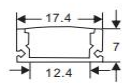

Rigid channel

Bendable channel

EDF2835X15

Product details

Model	Rated Watt	DC Voltage	Beam Angle	CCT	CRI	IP Rating	
EDF2835X15	24W/M	24V	120°	3000k	90	20	
EDF2835X15-1	24W/M	24V	120°	3000k	90	54	
EDF2835X15-2	24W/M	24V	120°	3000k	90	65	
EDF2835X15-3	24W/M	24V	120°	3000k	90	67	
EDF2835X15-4	24W/M	24V	120°	3000k	90	68	

Lumens	Binning
427LM/W	SDCM 3 step Mac Adam

Life span: 50000 Hrs

Light Distribution

Profile 509

Note: For more types of profile and customize length, please contact us for solutions