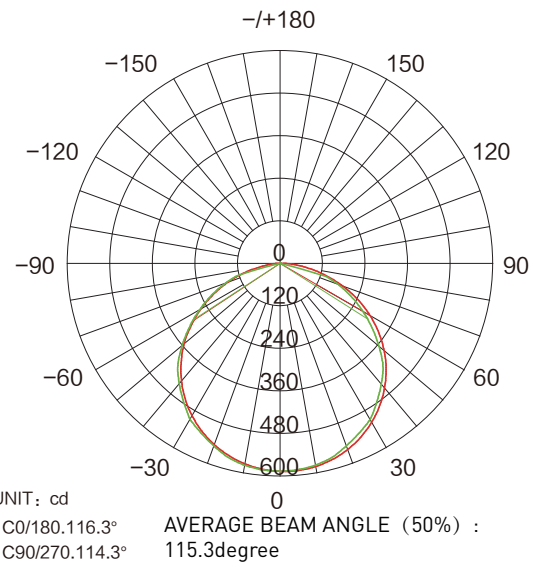

Light Distribution

Profile 509

Note: For more types of profile and customize length, please contact us for solutions