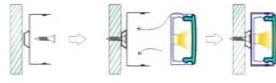

Rigid channel

Bendable channel

EDF2835X15

Product details

Model	Rated Watt	DC Voltage	Beam Angle	CCT	CRI	IP Rating	
EDF2835X15	24W/M	24V	120°	3000k	90	20	
EDF2835X15-1	24W/M	24V	120°	3000k	90	54	
EDF2835X15-2	24W/M	24V	120°	3000k	90	65	
EDF2835X15-3	24W/M	24V	120°	3000k	90	67	
EDF2835X15-4	24W/M	24V	120°	3000k	90	68	

Lumens	Binning
427LM/W	SDCM 3 step Mac Adam

Life span: 50000 Hrs

Light Distribution

Profile 509

Note: For more types of profile and customize length, please contact us for solutions