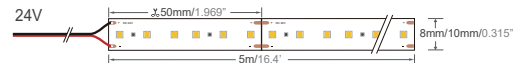

Rigid channel

Bendable channel

EDF2835X15

Product details

Model	Rated Watt	DC Voltage	Beam Angle	CCT	CRI	IP Rating	
EDF2835X15	24W/M	24V	120°	3000k	90	20	
EDF2835X15-1	24W/M	24V	120°	3000k	90	54	
EDF2835X15-2	24W/M	24V	120°	3000k	90	65	
EDF2835X15-3	24W/M	24V	120°	3000k	90	67	
EDF2835X15-4	24W/M	24V	120°	3000k	90	68	

Lumens	Binning
427LM/W	SDCM 3 step Mac Adam

Life span: 50000 Hrs

Light Distribution

Profile 509

Note: For more types of profile and customize length, please contact us for solutions