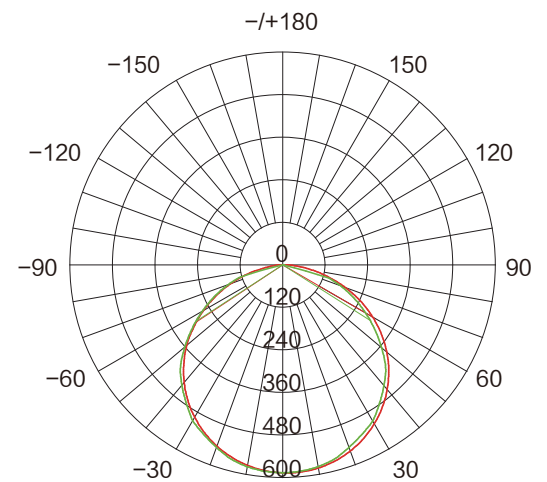

Rigid channel

Bendable channel

EDF2835X36

Product Type:	20mm Light 360 Bend Super Flexible Aluminum LED Strip Profile
Material:	Aluminum Alloy
Channel Size:	W60mm(2.36")*H13mm(0.51")
Inner Width:	16.6mm(0.65")
Color:	Silver oxidation
LED Diffuser:	Semi-clear silicone diffuser cover

Product details

120 LEDs /M **Life span: 50000 Hrs**

Model	Rated Watt	DC Voltage	Beam Angle	CCT	CRI	IP Rating	
EDF2835X36	9.8W/M	24V	120°	3000k	90	20	
EDF2835X36-1	9.8W/M	24V	120°	3000k	90	54	
EDF2835X36-2	9.8W/M	24V	120°	3000k	90	65	
EDF2835X36-3	9.8W/M	24V	120°	3000k	90	65	
EDF2835X36-4	9.8W/M	24V	120°	3000k	90	68	

Lumens	Binning
1063Lm/M	SDCM 3 step Mac Adam

Light Distribution

UNIT: cd
 ○ C0/180.116.3° AVERAGE BEAM ANGLE (50%) :
 ○ C90/270.114.3° 115.3degree

Profile 509

Note: For more types of profile and customize length, please contact us for solutions