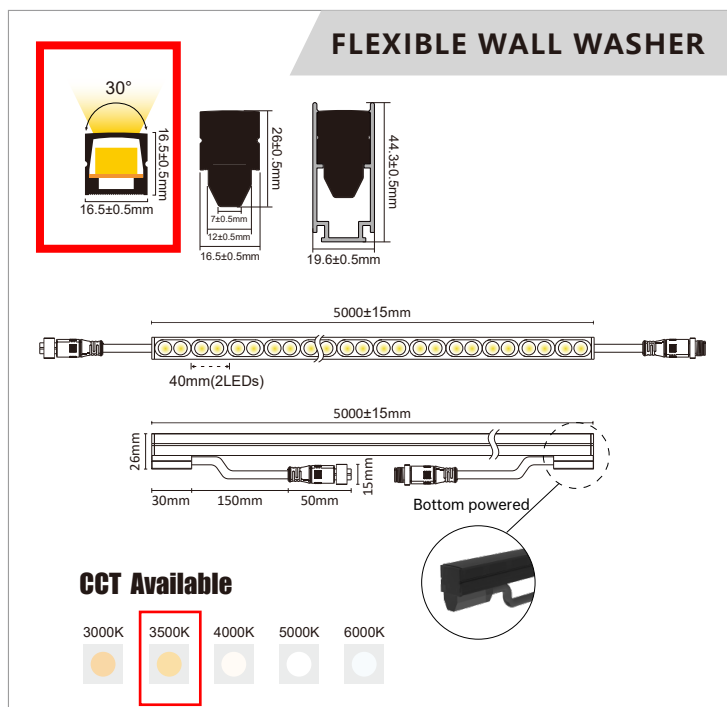

# ED 1616 Flexible Wall Washer 16x16mm | 24VDC | IP67

### Product features

- Premium optical lenses and meticulously designed silicone sleeves deliver a diverse spectrum of lighting effects.
- Rugged structure and superior flexibility
- IP67 waterproof protection, UV resistance and corrosion resistance.
- Max. 3 meters washing distance.
- Operation Temperature : -40°C~55°C  
Max. Mounting Surface Temp: 85°C

### Optical parameters

Item	CCT/Colors	Lumen/m	Power/m	CRI (Ra)	Voltage	LED/Type	LED Qty/m	Beam Angle	Cutting Unit
ED0127 FF	3000K	685lm	9W	80+	24VDC	SMD2835	48LEDs	30	40mm (2LEDs)
ED01A30F	3500K	700lm	9W	80+	24VDC	SMD2835	48LEDs	30	40mm (2LEDs)
ED01A40F	4000K	720lm	9W	80+	24VDC	SMD2835	48LEDs	30	40mm (2LEDs)
EDR0165	6500K	750lm	9W	80+	24VDC	SMD2835	48LEDs	30	40mm (2LEDs)