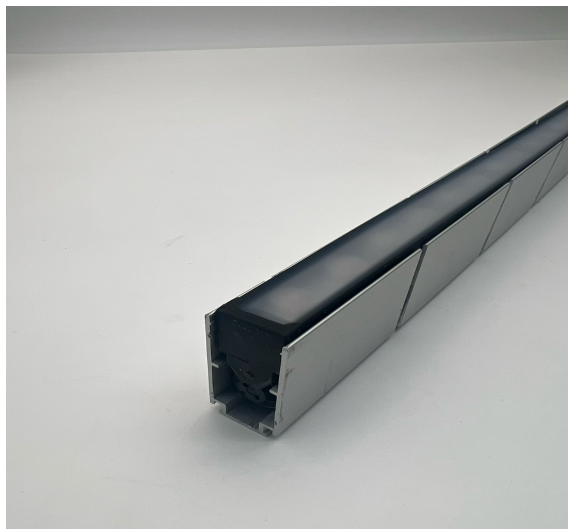

# ED 1616 Flexible Wall Washer 16x16mm | 24VDC | IP67

### Product features

- Premium optical lenses and meticulously designed silicone sleeves deliver a diverse spectrum of lighting effects.
- Rugged structure and superior flexibility
- IP67 waterproof protection, UV resistance and corrosion resistance.
- Max. 3 meters washing distance.
- Operation Temperature : -40°C~55°C  
Max. Mounting Surface Temp: 85°C

### Optical parameters

Item	CCT/Colors	Lumen/m	Power/m	CRI (Ra)	Voltage	LED/Type	LED Qty/m	Beam Angle	Cutting Unit
ED0127 FF	3000K	685lm	9W	80+	24VDC	SMD2835	48LEDs	30	40mm (2LEDs)
ED01A30F	3500K	700lm	9W	80+	24VDC	SMD2835	48LEDs	30	40mm (2LEDs)
ED01A40F	4000K	720lm	9W	80+	24VDC	SMD2835	48LEDs	30	40mm (2LEDs)
EDR0165	6500K	750lm	9W	80+	24VDC	SMD2835	48LEDs	30	40mm (2LEDs)